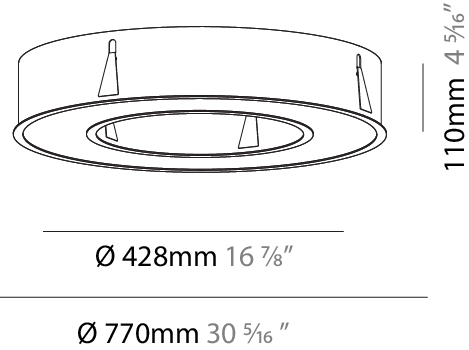

GENERAL

Series: Glorious
Subseries: Glorious
Brand: Prolight
Division: Architectural
Mounting Type: Recessed
Mounting Location: Ceiling
Subcategory: Ambient

PHYSICAL

Shape: Round
Diameter (mm): 770
Diameter (in): 30 ⁵/₁₆
Height (mm): 110
Height (in): 4 ⁵/₁₆
Min. Recessing Depth (mm): 120
Min. Recessing Depth (in): 4 ³/₄
Light Distribution: Direct
Weight (kg): 9.285
Weight (lbs): 20.47
Diffuser: PMMA - Opal or Micro-Prism
Fixture Finish: SSR / BKV / CWI / CRY / HAB / UFT / ITA / RUA / FTG / MYG / LOD / PUS / FRO / FUP / KIA / POP / BLS / SPG / MEY / GOH / GUM / CHC / COM / ABZ / JAG / OBR / MOS / ROR
Fixture Material: Aluminum
Cut-out Measurements: 760mm / 29 15/16" x 440mm / 17 5/16"

ELECTRICAL

Lamp Type: LED (Zhaga Standard)
Input Wattage (W): 30
Total Output Wattage (W): 24 / 19.2 (3500K)
Dimming: Non-Dimming / Phase Dimming (120Vac only) / 0-10V Dimming
Driver Included: Yes
Driver Location: Integrated
Driver Type: Constant Current - 120 / 277Vac
Driver Class: Class 2
Input Voltage (V): 120 - 277
Constant Current (MA): 350 / 600 (3500K)

LED

Color Temperature (°K): 3000 / 3500 / 4000
Max. Delivered Lumen (lm): 2770 / 2862 / 2920
CRI: >80 CRI
Efficiency (%): 65
Lamp Life (hrs): 50000

OPTICAL

RATINGS AND CERTIFICATIONS

Certified By: Certified for North American Standards
IP rating: IP20

PROJECT
TYPE
SPECIFIER
QUANTITY
DATE

760mm x 440mm
29 ¹⁵/₁₆" x 17 ⁵/₁₆"

120mm
4 ³/₄"

10 - 15mm
³/₈" - ⁹/₁₆"