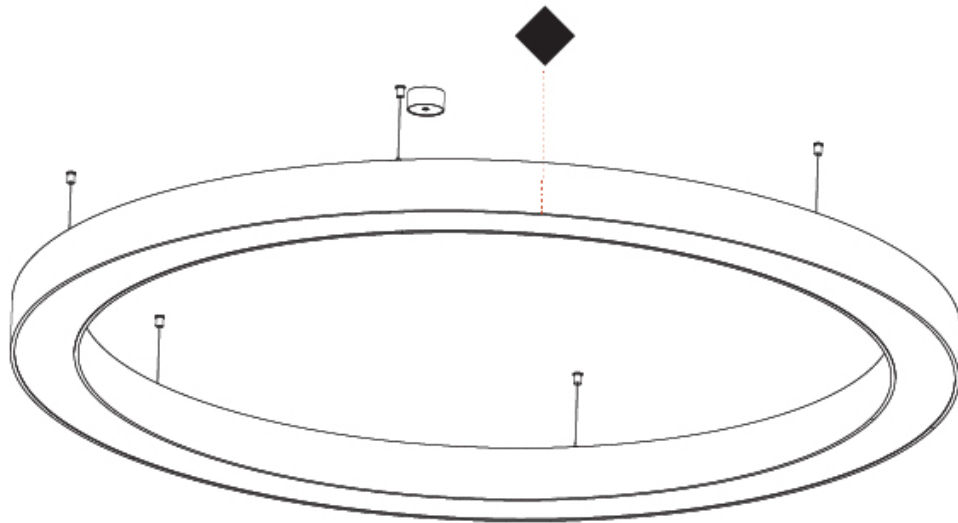

A30986-

PROJECT

TYPE

SPECIFIER

QUANTITY

DATE

A