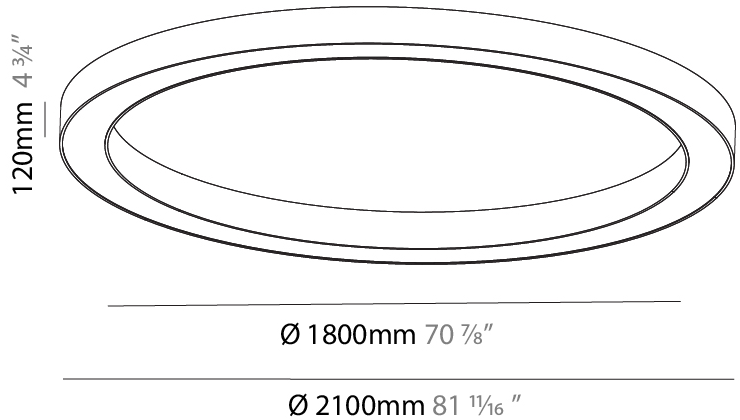

1. To build a product code in our configurator select the specify button on the base model # product page
2. To build a manual product code on this datasheet choose from the options listed below in blue font and add the suffix to the base model #

GENERAL

Series: Glorious
Subseries: Glorious
Brand: Prolicht
Division: Architectural
Mounting Type: Surface
Mounting Location: Ceiling
Subcategory: Ambient

PHYSICAL

Shape: Round
Diameter (mm): 2100
Diameter (in): 82 ¹¹/₁₆
Height (mm): 120
Height (in): 4 ³/₄
Light Distribution: Direct
Weight (kg): 25.133
Weight (lbs): 55.29
Diffuser: PMMA - Opal
Fixture Finish: SSR / BKV / CWI / CRY / HAB / UFT / ITA / RUA / FTG / MYG / LOD / PUS / FRO / FUP / KIA / POP / BLS / SPG / MEY / GOH / GUM / CHC / COM / ABZ / JAG / OBR / MOS / ROR
Fixture Material: Aluminum

ELECTRICAL

Lamp Type: LED (Zhaga Standard)
Input Wattage (W): 101
Total Output Wattage (W): 84 / 67.2 (3500K)
Dimming: Non-Dimming / Phase Dimming (120Vac only) / 0-10V Dimming
Driver Included: Yes
Driver Location: Integrated
Driver Type: Constant Current - 120 / 277Vac
Driver Class: Class 2
Input Voltage (V): 120 - 277
Constant Current (mA): 350 / 700 (3500K)

LED

Color Temperature (°K): 3000 / 3500 / 4000
Max. Delivered Lumen (lm): 9690 / 10035 / 10240
CRI: >80 CRI
Efficiency (%): 65
Lamp Life (hrs): 50000

OPTICAL

RATINGS AND CERTIFICATIONS

Certified By: Certified for North American Standards
IP rating: IP20