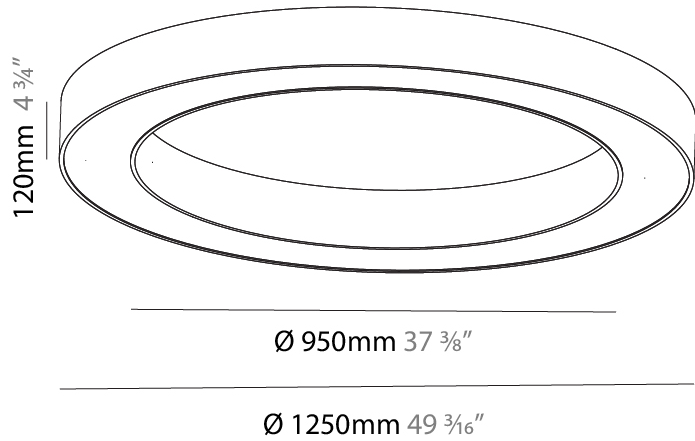

1. To build a product code in our configurator select the specify button on the base model # product page
2. To build a manual product code on this datasheet choose from the options listed below in blue font and add the suffix to the base model #

GENERAL

Series: Glorious
Subseries: Glorious
Brand: Prolicht
Division: Architectural
Mounting Type: Surface
Mounting Location: Ceiling
Subcategory: Ambient

PHYSICAL

Shape: Round
Diameter (mm): 1250
Diameter (in): 49 ³/₁₆
Height (mm): 120
Height (in): 4 ³/₄
Light Distribution: Direct
Weight (kg): 12.465
Weight (lbs): 27.42
Diffuser: PMMA - Opal or Micro-Prism
Fixture Finish: SSR / BKV / CWI / CRY / HAB / UFT / ITA / RUA / FTG / MYG / LOD / PUS / FRO / FUP / KIA / POP / BLS / SPG / MEY / GOH / GUM / CHC / COM / ABZ / JAG / OBR / MOS / ROR
Fixture Material: Aluminum

ELECTRICAL

Lamp Type: LED (Zhaga Standard)
Input Wattage (W): 60
Total Output Wattage (W): 48 / 38.4 (3500K)
Dimming: Non-Dimming / Phase Dimming (120Vac only) / 0-10V Dimming
Driver Included: Yes
Driver Location: Integrated
Driver Type: Constant Current - 120 / 277Vac
Driver Class: Class 2
Input Voltage (V): 120 - 277
Constant Current (mA): 350 / 1200 (3500K)

LED

Color Temperature (°K): 3000 / 3500 / 4000
Max. Delivered Lumen (lm): 5540 / 5733 / 5850
CRI: >80 CRI
Efficiency (%): 65
Lamp Life (hrs): 50000

OPTICAL

RATINGS AND CERTIFICATIONS

Certified By: Certified for North American Standards
IP rating: IP20