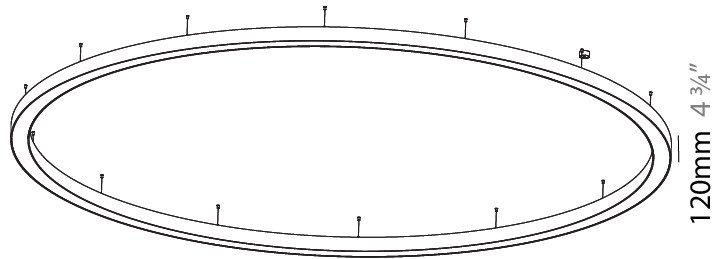

GENERAL

Series: Glorious
Subseries: Glorious
Brand: Prolight
Division: Architectural
Mounting Type: Suspension
Mounting Location: Ceiling
Subcategory: Ambient

PHYSICAL

Shape: Round
Diameter (mm): 5400
Diameter (in): 212 ⁵/₈
Depth (mm): 120
Depth (in): 4 ³/₄
Max. Overall Height (mm): 2120
Max. Overall Height (in): 83 ⁷/₁₆
Light Distribution: Direct
Weight (kg): 69.5
Weight (lbs): 152.9
Diffuser: PMMA - Opal or Micro-Prism
Fixture Finish: [SSR / BKV / CWI / CRY / HAB / UFT / ITA / RUA / FTG / MYG / LOD / PUS / FRO / FUP / KIA / POP / BLS / SPG / MEY / GOH / GUM / CHC / COM / ABZ / JAG / OBR / MOS / ROR](#)
Fixture Material: Aluminum

ELECTRICAL

Lamp Type: LED (Zhaga Standard)
Input Wattage (W): 280
Total Output Wattage (W): 224 / 179.2 (3500K)
Dimming: [Non-Dimming / Phase Dimming (120Vac only) / 0-10V Dimming](#)
Driver Included: Yes
Driver Location: Integrated
Driver Type: Constant Current
Driver Class: Class 2
Input Voltage (V): 120 - 277
Constant Current (MA): 350 / 1400 (3500K)

LED

Color Temperature (°K): [3000 / 3500 / 4000](#)
Max. Delivered Lumen (lm): 25840 / 26754 / 27300
CRI: >80 CRI
Efficiency (%): 65
Lamp Life (hrs): 50000

OPTICAL

RATINGS AND CERTIFICATIONS

Certified By: Certified for North American Standards
IP rating: IP20

5100mm 200 ¹³/₁₆"

5400mm 212 ⁵/₈"