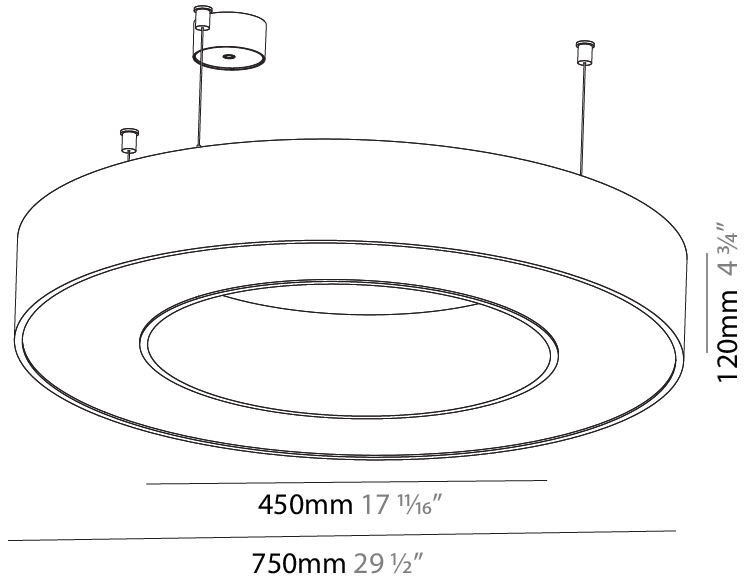

GENERAL

Series: Glorious
Subseries: Glorious
Brand: Prolight
Division: Architectural
Mounting Type: Suspension
Mounting Location: Ceiling
Subcategory: Ambient

PHYSICAL

Shape: Round
Diameter (mm): 750
Diameter (in): 29 1/2
Height (mm): 120
Height (in): 4 3/4
Max. Overall Height (mm): 2120
Max. Overall Height (in): 83 7/16
Light Distribution: Direct
Weight (kg): 7.062
Weight (lbs): 15.56
Diffuser: [PMMA - Opal or Micro-Prism](#)
Fixture Finish: [SSR / BKV / CWI / CRY / HAB / UFT / ITA / RUA / FTG / MYG / LOD / PUS / FRO / FUP / KIA / POP / BLS / SPG / MEY / GOH / GUM / CHC / COM / ABZ / JAG / OBR / MOS / ROR](#)
Fixture Material: Aluminum

ELECTRICAL

Lamp Type: LED (Zhaga Standard)
Input Wattage (W): 30
Total Output Wattage (W): 24 / 19.2 (3500K)
Dimming: [Non-Dimming / Phase Dimming (120Vac only) / 0-10V Dimming](#)
Driver Included: Yes
Driver Location: Integrated
Driver Type: Constant Current
Driver Class: Class 2
Input Voltage (V): 120 - 277
Constant Current (MA): 350 / 600 (3500K)

LED

[Color Temperature (°K): 3000 / 3500 / 4000](#)
Max. Delivered Lumen (lm): 2770 / 2862 / 2920
CRI: >80 CRI
Efficiency (%): 65
Lamp Life (hrs): 50000

OPTICAL

RATINGS AND CERTIFICATIONS

Certified By: Certified for North American Standards
IP rating: IP20