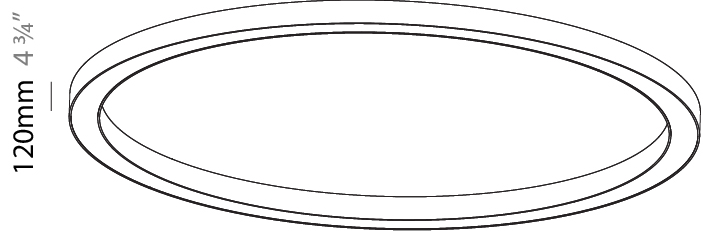

1. To build a product code in our configurator select the specify button on the base model # product page
2. To build a manual product code on this datasheet choose from the options listed below in blue font and add the suffix to the base model #

GENERAL

Series: Glorious
Subseries: Glorious
Brand: Prolicht
Division: Architectural
Mounting Type: Surface
Mounting Location: Ceiling
Subcategory: Ambient

PHYSICAL

Shape: Round
Diameter (mm): 3100
Diameter (in): 122 1/16
Height (mm): 120
Height (in): 4 3/4
Light Distribution: Direct
Weight (kg): 38.3
Weight (lbs): 84.26
Diffuser: PMMA - Opal
Fixture Finish: SSR / BKV / CWI / CRY / HAB / UFT / ITA / RUA / FTG / MYG / LOD / PUS / FRO / FUP / KIA / POP / BLS / SPG / MEY / GOH / GUM / CHC / COM / ABZ / JAG / OBR / MOS / ROR
Fixture Material: Aluminum

ELECTRICAL

Lamp Type: LED (Zhaga Standard)
Input Wattage (W): 160
Total Output Wattage (W): 128 / 102.4 (3500K)
Dimming: Non-Dimming / Phase Dimming (120Vac only) / 0-10V Dimming
Driver Included: Yes
Driver Location: Integrated
Driver Type: Constant Current - 120 / 277Vac
Driver Class: Class 2
Input Voltage (V): 120 - 277
Constant Current (MA): 350 / 800 (3500K)

LED

Color Temperature (°K): 3000 / 3500 / 4000
Max. Delivered Lumen (lm): 14770 / 15288 / 15600
CRI: >80 CRI
Efficiency (%): 65
Lamp Life (hrs): 50000

OPTICAL

RATINGS AND CERTIFICATIONS

Certified By: Certified for North American Standards
IP rating: IP20

Ø 2800mm 110 1/4"

Ø 3100mm 122 1/16"