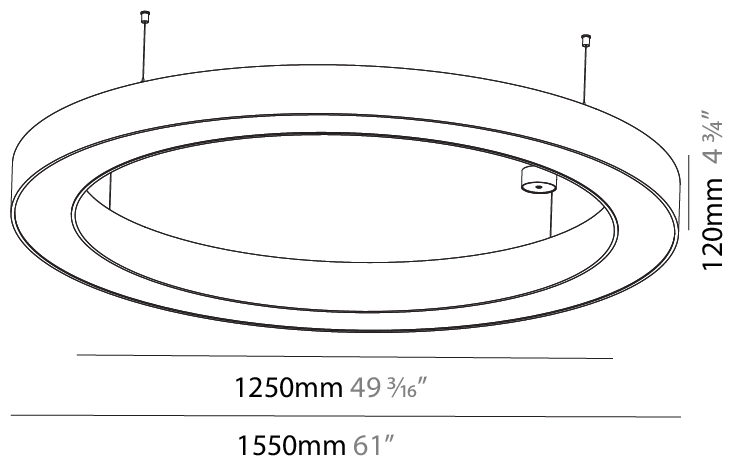

GENERAL

Series: Glorious
Subseries: Glorious
Brand: Prolicht
Division: Architectural
Mounting Type: Suspension
Mounting Location: Ceiling
Subcategory: Ambient

PHYSICAL

Shape: Round
Diameter (mm): 1550
Diameter (in): 61
Height (mm): 120
Height (in): 4 ¾
Max. Overall Height (mm): 2120
Max. Overall Height (in): 83 7/16
Light Distribution: Direct
Weight (kg): 16.737
Weight (lbs): 36.82
Diffuser: [PMMA - Opal or Micro-Prism](#)
Fixture Finish: [SSR / BKV / CWI / CRY / HAB / UFT / ITA / RUA / FTG / MYG / LOD / PUS / FRO / FUP / KIA / POP / BLS / SPG / MEY / GOH / GUM / CHC / COM / ABZ / JAG / OBR / MOS / ROR](#)
Fixture Material: Aluminum

ELECTRICAL

Lamp Type: LED (Zhaga Standard)
Input Wattage (W): 75
Total Output Wattage (W): 60 / 48 (3500K)
Dimming: [Non-Dimming / Phase Dimming (120Vac only) / 0-10V Dimming](#)
Driver Included: Yes
Driver Location: Integrated
Driver Type: Constant Current
Driver Class: Class 2
Input Voltage (V): 120 - 277
Constant Current (MA): 350 / 700/800 (3500K)

LED

Color Temperature (°K): [3000 / 3500 / 4000](#)
Max. Delivered Lumen (lm): 6920 / 7164 / 7310
CRI: >80 CRI
Efficiency (%): 0.65
Lamp Life (hrs): 50000

OPTICAL

RATINGS AND CERTIFICATIONS

Certified By: Certified for North American Standards
IP rating: IP20