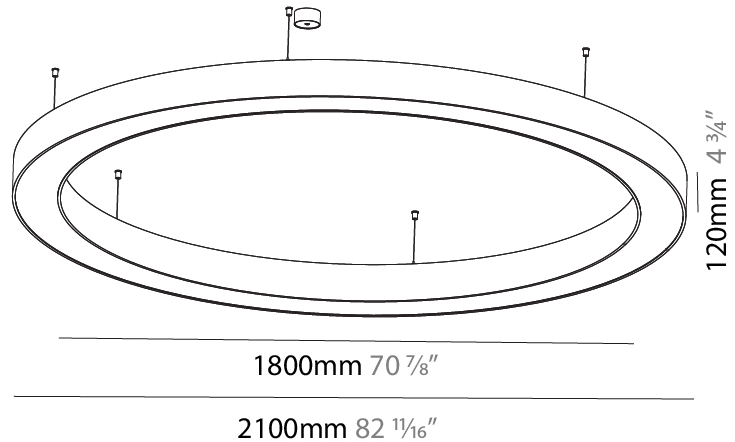

GENERAL

Series: Glorious
Subseries: Glorious
Brand: Prolight
Division: Architectural
Mounting Type: Suspension
Mounting Location: Ceiling
Subcategory: Ambient

PHYSICAL

Shape: Round
Diameter (mm): 2100
Diameter (in): 82 11/16
Height (mm): 120
Height (in): 4 3/4
Max. Overall Height (mm): 2120
Max. Overall Height (in): 83 7/16
Light Distribution: Direct / Indirect
Weight (kg): 26.817
Weight (lbs): 59.12
Diffuser: PMMA - Opal
Fixture Finish: SSR / BKV / CWI / CRY / HAB / UFT / ITA / RUA / FTG / MYG / LOD / PUS / FRO / FUP / KIA / POP / BLS / SPG / MEY / GOH / GUM / CHC / COM / ABZ / JAG / OBR / MOS / ROR
Fixture Material: Aluminum

ELECTRICAL

Lamp Type: LED (Zhaga Standard)
Input Wattage (W): 165
Total Output Wattage (W): 132 / 105.6 (3500K)
Dimming: Non-Dimming / Phase Dimming (120Vac only) / 0-10V Dimming
Driver Included: Yes
Driver Location: Integrated
Driver Type: Constant Current - 120 / 277Vac
Driver Class: Class 2
Input Voltage (V): 120 - 277
Constant Current (MA): 350 / 700/600 (3500K)

LED

Color Temperature (°K): 3000 / 3500 / 4000
Max. Delivered Lumen (lm): 9690 / 10035 / 10240 Direct / 7670 / 7938 / 8100 Indirect
CRI: >80 CRI
Efficiency (%): 70
Lamp Life (hrs): 50000

OPTICAL

RATINGS AND CERTIFICATIONS

Certified By: Certified for North American Standards
IP rating: IP20

PROJECT
TYPE
SPECIFIER
QUANTITY
DATE