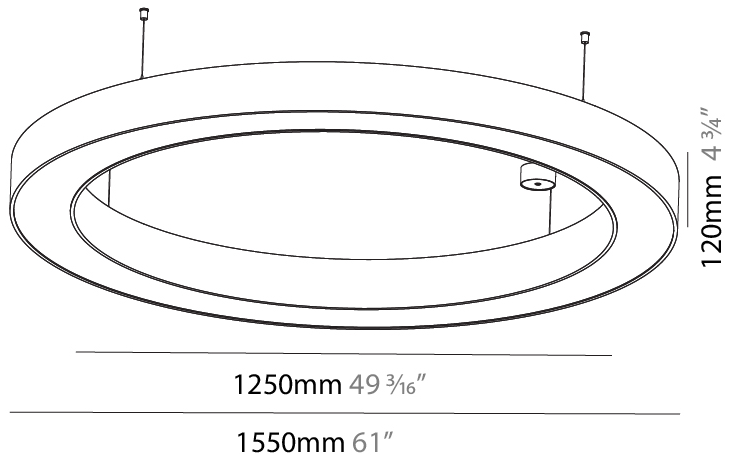

GENERAL

Series: Glorious
Subseries: Glorious
Brand: Prolight
Division: Architectural
Mounting Type: Suspension
Mounting Location: Ceiling
Subcategory: Ambient

PHYSICAL

Shape: Round
Diameter (mm): 1550
Diameter (in): 61
Height (mm): 120
Height (in): 4 ³/₄
Max. Overall Height (mm): 2120
Max. Overall Height (in): 83 ⁷/₁₆
Light Distribution: Direct / Indirect
Weight (kg): 16.737
Weight (lbs): 36.90
Diffuser: PMMA - Opal or Micro-Prism
Fixture Finish: SSR / BKV / CWI / CRY / HAB / UFT / ITA / RUA / FTG / MYG / LOD / PUS / FRO / FUP / KIA / POP / BLS / SPG / MEY / GOH / GUM / CHC / COM / ABZ / JAG / OBR / MOS / ROR
Fixture Material: Aluminum

ELECTRICAL

Lamp Type: LED (Zhaga Standard)
Input Wattage (W): 110
Total Output Wattage (W): 88 / 70.4 (3500K)
Dimming: Non-Dimming / Phase Dimming (120Vac only) / 0-10V Dimming
Driver Included: Yes
Driver Location: Integrated
Driver Type: Constant Current - 120 / 277Vac
Driver Class: Class 2
Input Voltage (V): 120 - 277
Constant Current (MA): 350 / 700/800 (3500K)

LED

Color Temperature (°K): 3000 / 3500 / 4000
Max. Delivered Lumen (lm): 6920 / 7164 / 7310 Direct / 4530 / 4938 / 4790 Indirect
CRI: >80 CRI
Efficiency (%): 68
Lamp Life (hrs): 50000

OPTICAL

RATINGS AND CERTIFICATIONS

Certified By: Certified for North American Standards
IP rating: IP20