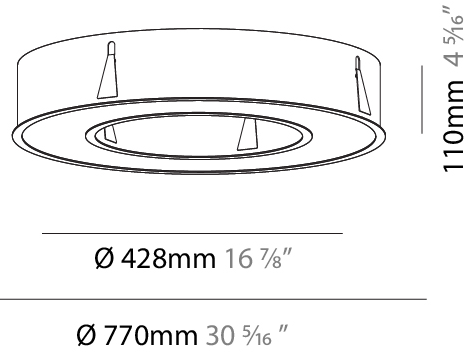

GENERAL

Series: Glorious
Subseries: Glorious
Brand: Prolight
Division: Architectural
Mounting Type: Recessed
Mounting Location: Ceiling
Subcategory: Ambient

PHYSICAL

Shape: Round
Diameter (mm): 770
Diameter (in): 30 ⁵/₁₆
Height (mm): 110
Height (in): 4 ⁵/₁₆
Min. Recessing Depth (mm): 120
Min. Recessing Depth (in): 4 ³/₄
Light Distribution: Direct
Weight (kg): 9.285
Weight (lbs): 20.47
Diffuser: PMMA - Opal or Micro-Prism
Fixture Finish: SSR / BKV / CWI / CRY / HAB / UFT / ITA / RUA / FTG / MYG / LOD / PUS / FRO / FUP / KIA / POP / BLS / SPG / MEY / GOH / GUM / CHC / COM / ABZ / JAG / OBR / MOS / ROR
Fixture Material: Aluminum
Cut-out Measurements: 760mm / 29 15/16" x 440mm / 17 5/16"

ELECTRICAL

Lamp Type: LED (Zhaga Standard)
Input Wattage (W): 30
Total Output Wattage (W): 24 / 19.2 (3500K)
Dimming: Non-Dimming / Phase Dimming (120Vac only) / 0-10V Dimming
Driver Included: Yes
Driver Location: Integrated
Driver Type: Constant Current - 120 / 277Vac
Driver Class: Class 2
Input Voltage (V): 120 - 277
Constant Current (MA): 350 / 600 (3500K)

LED

Color Temperature (°K): 3000 / 3500 / 4000
Max. Delivered Lumen (lm): 2770 / 2862 / 2920
CRI: >80 CRI
Efficiency (%): 65
Lamp Life (hrs): 50000

OPTICAL

RATINGS AND CERTIFICATIONS

Certified By: Certified for North American Standards
IP rating: IP20

760mm x 440mm
29 ¹⁵/₁₆" x 17 ⁵/₁₆"

120mm
4 ³/₄"

10 - 15mm
³/₈" - ⁹/₁₆"