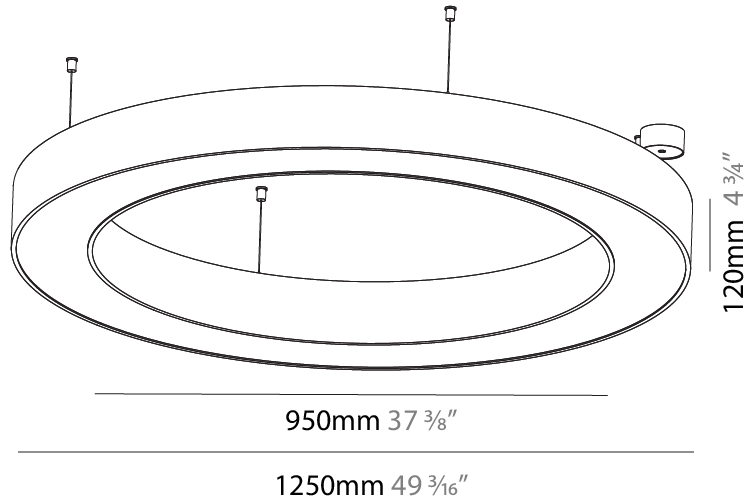

GENERAL

Series: Glorious
Subseries: Glorious
Brand: Prolicht
Division: Architectural
Mounting Type: Suspension
Mounting Location: Ceiling
Subcategory: Ambient

PHYSICAL

Shape: Round
Diameter (mm): 1250
Diameter (in): 49 ³/₁₆
Height (mm): 120
Height (in): 4 ³/₄
Max. Overall Height (mm): 2120
Max. Overall Height (in): 83 ⁷/₁₆
Light Distribution: Direct / Indirect
Weight (kg): 13.475
Weight (lbs): 29.70
Diffuser: [PMMA - Opal or Micro-Prism](#)
Fixture Finish: [SSR / BKV / CWI / CRY / HAB / UFT / ITA / RUA / FTG / MYG / LOD / PUS / FRO / FUP / KIA / POP / BLS / SPG / MEY / GOH / GUM / CHC / COM / ABZ / JAG / OBR / MOS / ROR](#)
Fixture Material: Aluminum

ELECTRICAL

Lamp Type: LED (Zhaga Standard)
Input Wattage (W): 90
Total Output Wattage (W): 72 / 57.6 (3500K)
Dimming: [Non-Dimming / Phase Dimming (120Vac only) / 0-10V Dimming](#)
Driver Included: Yes
Driver Location: Integrated
Driver Type: Constant Current
Driver Class: Class 2
Input Voltage (V): 120 - 277
Constant Current (MA): 350 / 1200/600 (3500K)

LED

[Color Temperature (°K): 3000 / 3500 / 4000](#)
Max. Delivered Lumen (lm): 5540 / 5733 / 5850 Direct / 3830 / 3969 / 4050 Indirect
CRI: >80 CRI
Efficiency (%): 68
Lamp Life (hrs): 50000

OPTICAL

RATINGS AND CERTIFICATIONS

Certified By: Certified for North American Standards
IP rating: IP20