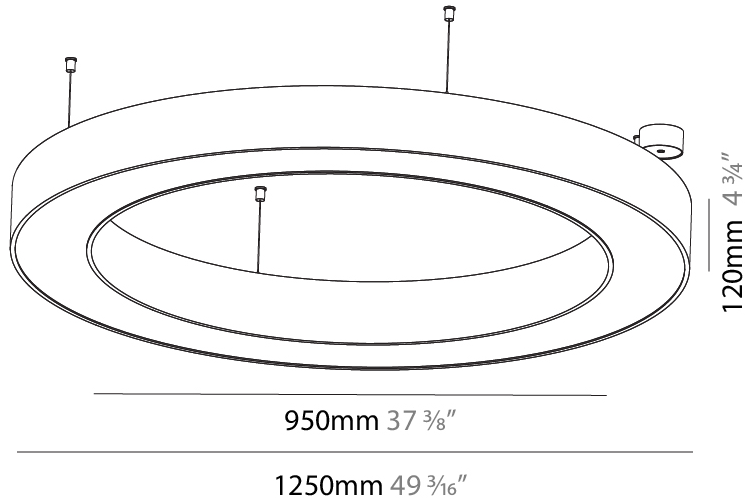

GENERAL

Series: Glorious
Subseries: Glorious
Brand: Prolicht
Division: Architectural
Mounting Type: Suspension
Mounting Location: Ceiling
Subcategory: Ambient

PHYSICAL

Shape: Round
Diameter (mm): 1250
Diameter (in): 49 ⁷/₁₆
Height (mm): 120
Height (in): 4 ³/₄
Max. Overall Height (mm): 2120
Max. Overall Height (in): 83 ⁷/₁₆
Light Distribution: Direct / Indirect
Weight (kg): 13.475
Weight (lbs): 29.70
Diffuser: [PMMA - Opal or Micro-Prism](#)
Fixture Finish: [SSR / BKV / CWI / CRY / HAB / UFT / ITA / RUA / FTG / MYG / LOD / PUS / FRO / FUP / KIA / POP / BLS / SPG / MEY / GOH / GUM / CHC / COM / ABZ / JAG / OBR / MOS / ROR](#)
Fixture Material: Aluminum

ELECTRICAL

Lamp Type: LED (Zhaga Standard)
Input Wattage (W): 90
Total Output Wattage (W): 72 / 57.6 (3500K)
Dimming: [Non-Dimming / Phase Dimming (120Vac only) / 0-10V Dimming](#)
Driver Included: Yes
Driver Location: Integrated
Driver Type: Constant Current
Driver Class: Class 2
Input Voltage (V): 120 - 277
Constant Current (MA): 350 / 1200/600 (3500K)

LED

[Color Temperature (°K): 3000 / 3500 / 4000](#)
Max. Delivered Lumen (lm): 5540 / 5733 / 5850 Direct / 3830 / 3969 / 4050 Indirect
CRI: >80 CRI
Efficiency (%): 68
Lamp Life (hrs): 50000

OPTICAL

RATINGS AND CERTIFICATIONS

Certified By: Certified for North American Standards
IP rating: IP20