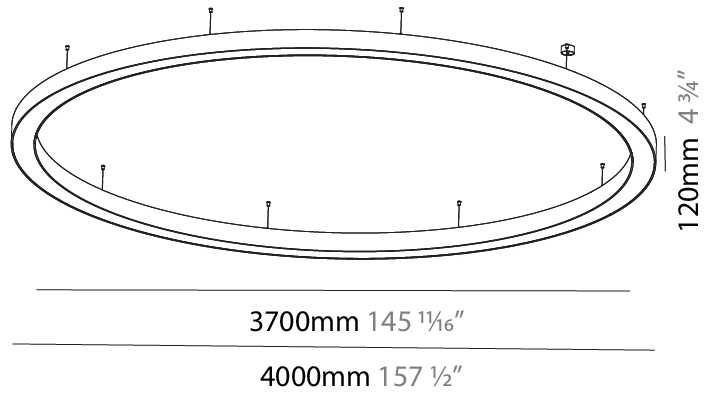

GENERAL

Series: Glorious
Subseries: Glorious
Brand: Prolight
Division: Architectural
Mounting Type: Suspension
Mounting Location: Ceiling
Subcategory: Ambient

PHYSICAL

Shape: Round
Diameter (mm): 4000
Diameter (in): 157 1/2
Depth (mm): 120
Depth (in): 4 3/4
Max. Overall Height (mm): 2120
Max. Overall Height (in): 83 7/16
Light Distribution: Direct / Indirect
Weight (kg): 53.026
Weight (lbs): 116.66
Diffuser: PMMA - Opal or Micro-Prism
Fixture Finish: SSR / BKV / CWI / CRY / HAB / UFT / ITA / RUA / FTG / MYG / LOD / PUS / FRO / FUP / KIA / POP / BLS / SPG / MEY / GOH / GUM / CHC / COM / ABZ / JAG / OBR / MOS / ROR
Fixture Material: Aluminum

ELECTRICAL

Lamp Type: LED (Zhaga Standard)
Input Wattage (W): 300
Total Output Wattage (W): 240 / 192 (3500K)
Dimming: Non-Dimming / Phase Dimming (120Vac only) / 0-10V Dimming
Driver Included: Yes
Driver Location: Integrated
Driver Type: Constant Current - 120 / 277Vac
Driver Class: Class 2
Input Voltage (V): 120 - 277
Constant Current (MA): 350 / 1000 (3500K)

LED

Color Temperature (°K): 3000 / 3500 / 4000
Max. Delivered Lumen (lm): 18460 / 19110 / 19500 Direct / 12780 / 13230 / 13500 Indirect
CRI: >80 CRI
Efficiency (%): 70
Lamp Life (hrs): 50000

OPTICAL

RATINGS AND CERTIFICATIONS

Certified By: Certified for North American Standards
IP rating: IP20

PROJECT
TYPE
SPECIFIER
QUANTITY
DATE