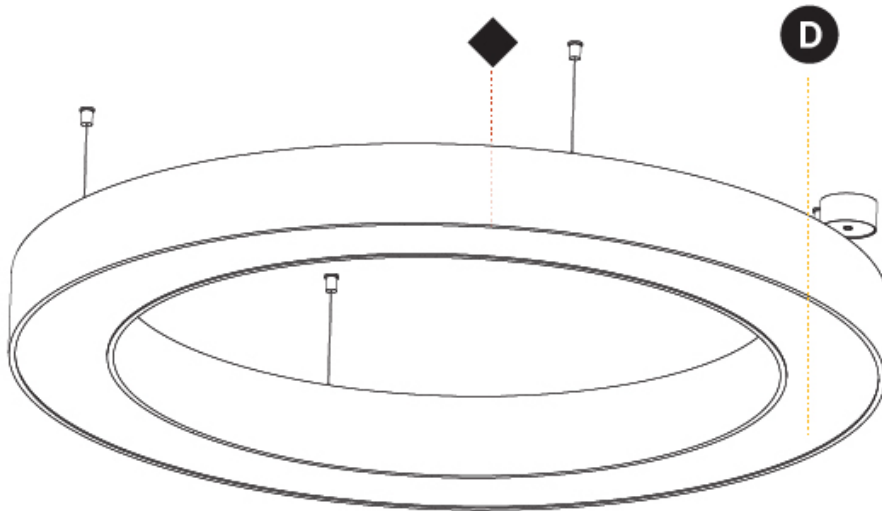

A30309-

PROJECT	_____
TYPE	_____
SPECIFIER	_____
QUANTITY	_____
DATE	_____