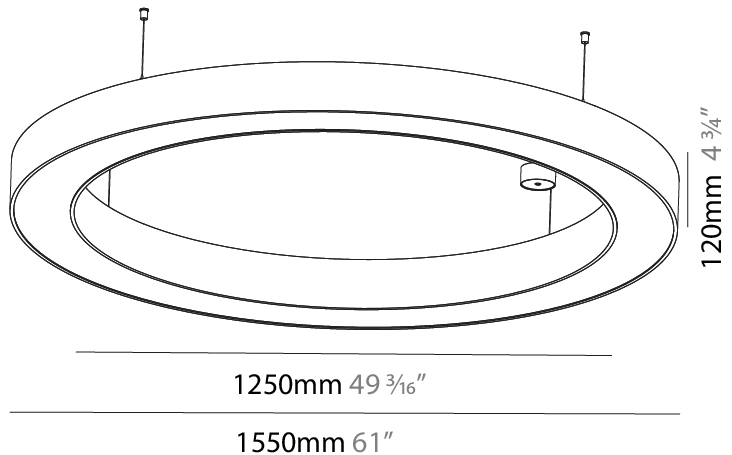

GENERAL

Series: Glorious
Subseries: Glorious
Brand: Prolight
Division: Architectural
Mounting Type: Suspension
Mounting Location: Ceiling
Subcategory: Ambient

PHYSICAL

Shape: Round
Diameter (mm): 1550
Diameter (in): 61
Height (mm): 120
Height (in): 4 ¾
Max. Overall Height (mm): 2120
Max. Overall Height (in): 83 ⅞
Light Distribution: Direct / Indirect
Weight (kg): 16.737
Weight (lbs): 36.90
Diffuser: PMMA - Opal or Micro-Prism
Fixture Finish: SSR / BKV / CWI / CRY / HAB / UFT / ITA / RUA / FTG / MYG / LOD / PUS / FRO / FUP / KIA / POP / BLS / SPG / MEY / GOH / GUM / CHC / COM / ABZ / JAG / OBR / MOS / ROR
Fixture Material: Aluminum

ELECTRICAL

Lamp Type: LED (Zhaga Standard)
Input Wattage (W): 110
Total Output Wattage (W): 88 / 70.4 (3500K)
Dimming: Non-Dimming / Phase Dimming (120Vac only) / 0-10V Dimming
Driver Included: Yes
Driver Location: Integrated
Driver Type: Constant Current - 120 / 277Vac
Driver Class: Class 2
Input Voltage (V): 120 - 277
Constant Current (MA): 350 / 700/800 (3500K)

LED

Color Temperature (°K): 3000 / 3500 / 4000
Max. Delivered Lumen (lm): 6920 / 7164 / 7310 Direct / 4530 / 4938 / 4790 Indirect
CRI: >80 CRI
Efficiency (%): 68
Lamp Life (hrs): 50000

OPTICAL

RATINGS AND CERTIFICATIONS

Certified By: Certified for North American Standards
IP rating: IP20