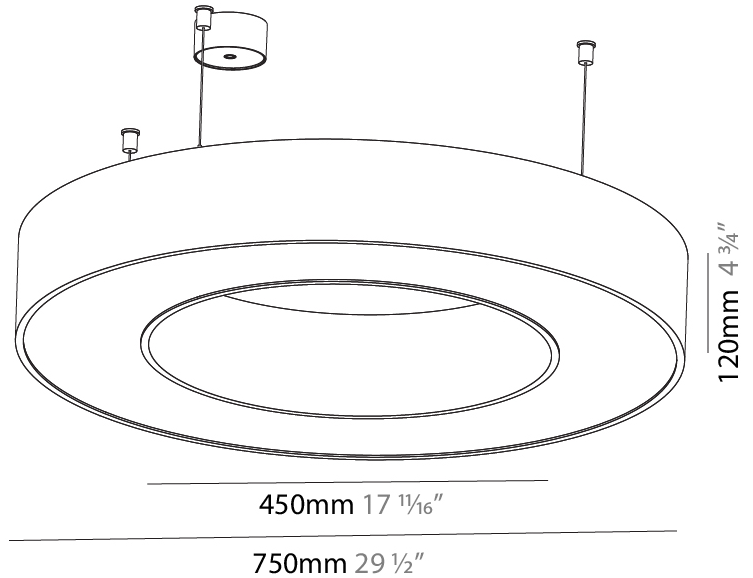

GENERAL

Series: Glorious
Subseries: Glorious
Brand: Prolight
Division: Architectural
Mounting Type: Suspension
Mounting Location: Ceiling
Subcategory: Ambient

PHYSICAL

Shape: Round
Diameter (mm): 750
Diameter (in): 29 1/2
Height (mm): 120
Height (in): 4 3/4
Max. Overall Height (mm): 2120
Max. Overall Height (in): 83 7/16
Light Distribution: Direct
Weight (kg): 7.062
Weight (lbs): 15.56
Diffuser: [PMMA - Opal or Micro-Prism](#)
Fixture Finish: [SSR / BKV / CWI / CRY / HAB / UFT / ITA / RUA / FTG / MYG / LOD / PUS / FRO / FUP / KIA / POP / BLS / SPG / MEY / GOH / GUM / CHC / COM / ABZ / JAG / OBR / MOS / ROR](#)
Fixture Material: Aluminum

ELECTRICAL

Lamp Type: LED (Zhaga Standard)
Input Wattage (W): 30
Total Output Wattage (W): 24 / 19.2 (3500K)
Dimming: [Non-Dimming / Phase Dimming (120Vac only) / 0-10V Dimming](#)
Driver Included: Yes
Driver Location: Integrated
Driver Type: Constant Current
Driver Class: Class 2
Input Voltage (V): 120 - 277
Constant Current (MA): 350 / 600 (3500K)

LED

[Color Temperature (°K): 3000 / 3500 / 4000](#)
Max. Delivered Lumen (lm): 2770 / 2862 / 2920
CRI: >80 CRI
Efficiency (%): 65
Lamp Life (hrs): 50000

OPTICAL

RATINGS AND CERTIFICATIONS

Certified By: Certified for North American Standards
IP rating: IP20